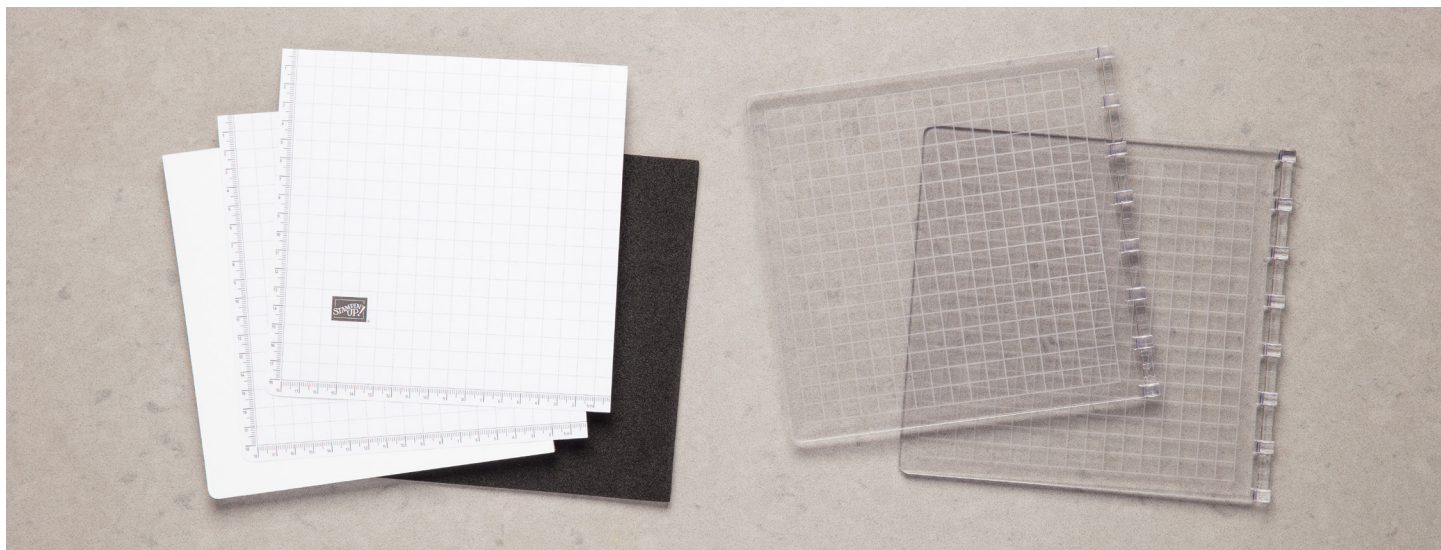

## **SMALL GRID PAPER**

Grid paper perfectly sized to fit the Stamparatus®, for precision stamp alignment every time.

(50 sheets)  
149621

**\$10.25 AUD/\$13.75 NZD**